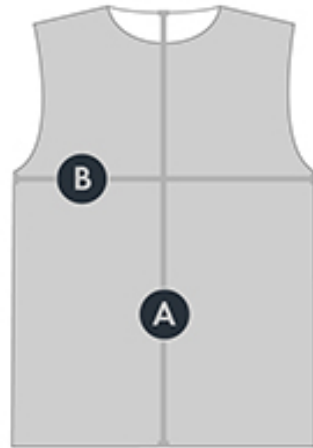

### Men's Clothing Sizes

| International Size | European Size | 1<br>Body Length | 2<br>Measure Around | 3<br>Measure Around | 4<br>Measure Around |
|--------------------|---------------|------------------|---------------------|---------------------|---------------------|
|                    |               | cm               | cm                  | cm                  | cm                  |
| XS                 | 48            | 176              | 96                  | 86                  | 100.6               |
| S                  | 50            | 176              | 100                 | 90                  | 103.6               |
| M                  | 52            | 182              | 104                 | 94                  | 107.6               |
| L                  | 54            | 182              | 108                 | 98                  | 110.6               |
| XL                 | 56            | 182              | 112                 | 102                 | 113.6               |
| 2XL                | 58            | 182              | 116                 | 106                 | 116.6               |
| 3XL                | 60            | 188              | 120                 | 110                 | 120.6               |
| 4XL                | 62            | 188              | 124                 | 114                 | 123.6               |